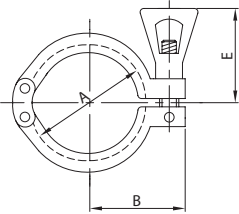

**MORSETTO DOPPIO
HEAVY DUTY CLAMP
COLLIER CLAMP
ABRAZADERA**

K12

DN	A	E	L	gr
1/2" 12	27,0	35,0	27,0	120
3/4" 19	27,0	35,0	27,0	120
1" 25	53,4	53,0	43,0	220
1 1/2" 38	53,4	53,0	43,0	220
2" 51	67,0	53,0	50,0	260
2 1/2" 63	80,4	53,0	56,5	330
3" 76	94,0	53,0	65,0	400
4" 101	122,0	53,0	85,0	500

**MORSETTO 3 GANASCE
HEAVY DUTY CLAMP 3 PCS.
COLLIER CLAMP 3 PIECES
ABRAZADERA**

K13

DN	A	E	L	gr
1" 25	53,4	53,0	45,0	270
1 1/2" 38	53,4	53,0	45,0	270
2" 51	67,0	53,0	51,5	330
2 1/2" 63	80,4	53,0	58,2	395
3" 76	94,0	53,0	65,0	425
4" 101	122,0	53,0	81,0	540

**MORSETTO DOPPIO
HEAVY DUTY CLAMP
COLLIER CLAMP
ABRAZADERA**

K15

DN	A	E	L	gr
1/2" 25	54,5	53,0	43,7	220
1 1/2" 38	54,5	53,0	43,7	220
2" 51	68,0	53,0	50,5	260
2 1/2" 63	81,5	53,0	57,2	330
3" 76	95,0	53,0	64,0	400
4" 101	123,0	53,0	78,0	500

**MORSETTO DOPPIO
HEAVY DUTY CLAMP
COLLIER CLAMP
ABRAZADERA**

K12 HP

DN	A	L	gr
5" 127	148,0	95,0	750
6" 152	170,0	111,0	1.450
8" 203	222,0	137,0	1.750

**SEMIRACCORDO CORTO SR.
SHORT WG. FERRULE
FERRULE SR. COURTE
ENLACE CORTO SR.**