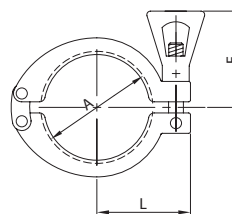

**MORSETTO DOPPIO
HEAVY DUTY CLAMP
COLLIER CLAMP
ABRAZADERA**

K12

DN	A	E	L	gr
1/2" 12	27,0	35,0	27,0	120
3/4" 19	27,0	35,0	27,0	120
1" 25	53,4	53,0	43,0	220
1 1/2" 38	53,4	53,0	43,0	220
2" 51	67,0	53,0	50,0	260
2 1/2" 63	80,4	53,0	56,5	330
3" 76	94,0	53,0	65,0	400
4" 101	122,0	53,0	85,0	500

**MORSETTO 3 GANASCE
HEAVY DUTY CLAMP 3 PCS.
COLLIER CLAMP 3 PIECES
ABRAZADERA**

K13

DN	A	E	L	gr
1" 25	53,4	53,0	45,0	270
1 1/2" 38	53,4	53,0	45,0	270
2" 51	67,0	53,0	51,5	330
2 1/2" 63	80,4	53,0	58,2	395
3" 76	94,0	53,0	65,0	425
4" 101	122,0	53,0	81,0	540

**MORSETTO DOPPIO
HEAVY DUTY CLAMP
COLLIER CLAMP
ABRAZADERA**

K15

DN	A	E	L	gr
1/2" 25	54,5	53,0	43,7	220
1 1/2" 38	54,5	53,0	43,7	220
2" 51	68,0	53,0	50,5	260
2 1/2" 63	81,5	53,0	57,2	330
3" 76	95,0	53,0	64,0	400
4" 101	123,0	53,0	78,0	500

**MORSETTO DOPPIO
HEAVY DUTY CLAMP
COLLIER CLAMP
ABRAZADERA**

K12 HP

DN	A	L	gr
5" 127	148,0	95,0	750
6" 152	170,0	111,0	1.450
8" 203	222,0	137,0	1.750

**SEMIRACCORDO CORTO SR.
SHORT WG. FERRULE
FERRULE SR. COURTE
ENLACE CORTO SR.**