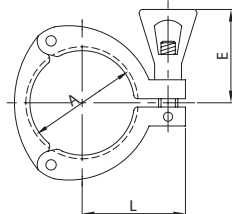

**MORSETTO DOPPIO
HEAVY DUTY CLAMP
COLLIER CLAMP
ABRAZADERA**

K12

DN	A	E	L	gr
1/2" 12	27,0	35,0	27,0	120
3/4" 19	27,0	35,0	27,0	120
1" 25	53,4	53,0	43,0	220
1 1/2" 38	53,4	53,0	43,0	220
2" 51	67,0	53,0	50,0	260
2 1/2" 63	80,4	53,0	56,5	330
3" 76	94,0	53,0	65,0	400
4" 101	122,0	53,0	85,0	500

**MORSETTO 3 GANASCE
HEAVY DUTY CLAMP 3 PCS.
COLLIER CLAMP 3 PIECES
ABRAZADERA**

K13

DN	A	E	L	gr
1" 25	53,4	53,0	45,0	270
1 1/2" 38	53,4	53,0	45,0	270
2" 51	67,0	53,0	51,5	330
2 1/2" 63	80,4	53,0	58,2	395
3" 76	94,0	53,0	65,0	425
4" 101	122,0	53,0	81,0	540

**MORSETTO DOPPIO
HEAVY DUTY CLAMP
COLLIER CLAMP
ABRAZADERA**

K15

DN	A	E	L	gr
1/2" 25	54,5	53,0	43,7	220
1 1/2" 38	54,5	53,0	43,7	220
2" 51	68,0	53,0	50,5	260
2 1/2" 63	81,5	53,0	57,2	330
3" 76	95,0	53,0	64,0	400
4" 101	123,0	53,0	78,0	500

**MORSETTO DOPPIO
HEAVY DUTY CLAMP
COLLIER CLAMP
ABRAZADERA**

K12 HP

DN	A	L	gr
5" 127	148,0	95,0	750
6" 152	170,0	111,0	1.450
8" 203	222,0	137,0	1.750

**SEMIRACCORDO CORTO SR.
SHORT WG. FERRULE
FERRULE SR. COURTE
ENLACE CORTO SR.**